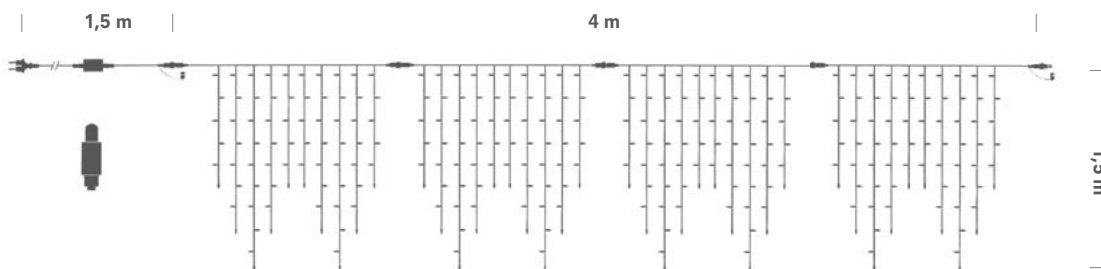

220/240 v - 50 Hz
Cavo alimentazione AC/DC incluso
Power cable included

connetibili fino ad un max di 10 pezzi
connectable to a maximum of 10 pieces

cavi bianchi
white wire

Milleluci srl - Vicolo Castel Marengo, 31 - 15122 Spinetta M.go (AL) Italy

tel e fax +39 0131 619814 - skype: millelucisrl

www.decorlight.com - www.luminarienatalizie.com - email: milleluci@decorlight.com - info@luminarienatalizie.com