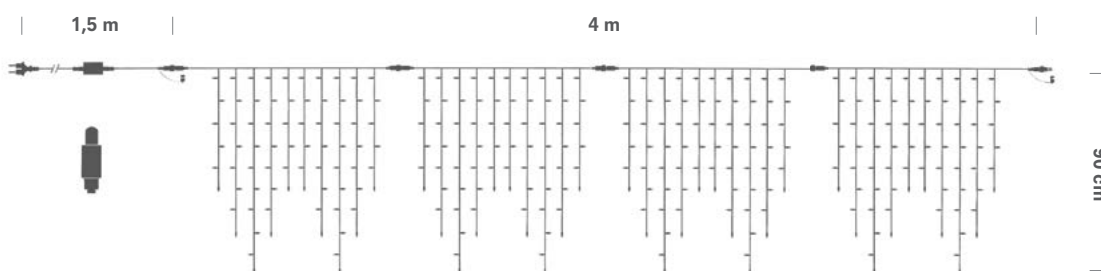

Tendina luminosa effetto ghiaccio/ Ice Lite Curtains

Le tendine Ghiaccio sono adatte per rivestire ogni tipo di facciata, via o piazza, disponibili in diversi colori e lunghezze. Maxi L.E.D. luce fissa alta luminosità per un effetto intenso ed abbagliante.

The curtains are suitable for covering all types of facade, street or square, available in various colors and lengths. Steady high brightness for a deep and dazzling effect.

Dimensioni/Size: 4 m di larghezza/width x 90 cm di altezza/height
4 segmenti/section da 1 m. 58 lampade a segmento/lamps to segment
232 led. consumo/consumption 14W cad.uno/each

Colori disponibili/Available colorous:

Con flashing/with flashing:
consumo/consumption 14W cad.uno/each
200 led a luce fissa/fix light e 32 lampeggianti/flashing