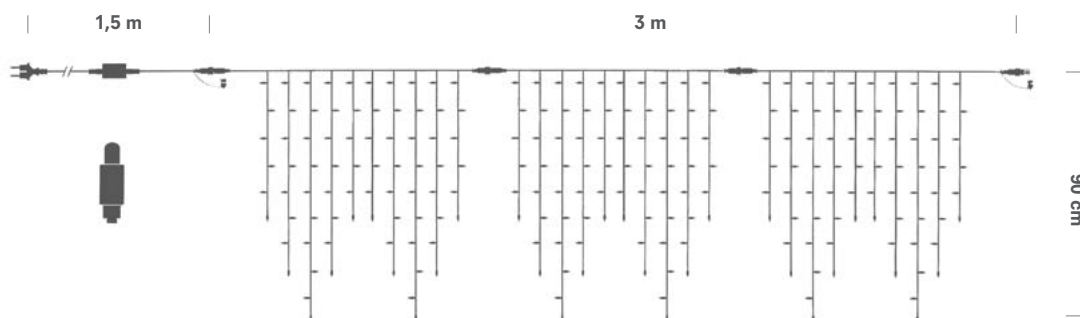

Tendina luminosa effetto ghiaccio/ Ice Lite Curtains

Le tendine Ghiaccio sono adatte per rivestire ogni tipo di facciata, via o piazza, disponibili in diversi colori e lunghezze. Maxi L.E.D. luce fissa alta luminosità per un effetto intenso ed abbagliante.

The curtains are suitable for covering all types of facade, street or square, available in various colors and lengths. Steady high brightness for a deep and dazzling effect.

Dimensioni/Size: 3 m di larghezza/width x 90 cm di altezza/height
3 segmenti/section da 1 m. 58 lampade a segmento/lamps to segment
174 led. consumo/consumption 13W cad.uno/each

Colori disponibili/Available colourous:

Dinamica - Con flashing/with flashing:
consumo/consumption 14W cad.uno/each
150 led a luce fissa/fix light e 24 lampeggianti/flashing