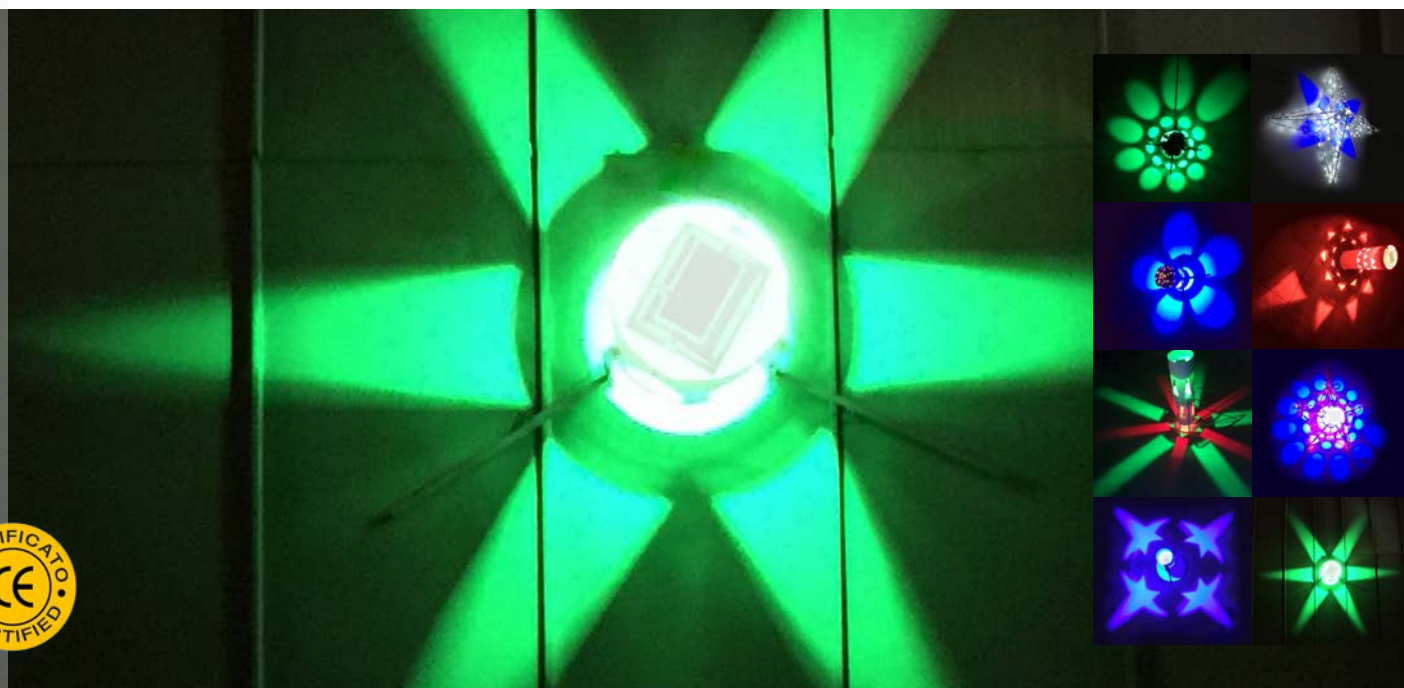

# Pro RGB

Pro RGB

Questo prodotto può essere appeso con corde su pareti di edifici e si possono creare fasci di luce in diversi colori e forme.

This product can be hung up with ropes on buildings' walls and it can create light beams in different colours, also producing lighting subjects on the walls.

## Specifiche tecniche / Technical Sheet

**PRO 10w**  
5 - 6 - 8 POINTS  
dimension of the open projection  $\varnothing$ : 1.50 m

**PRO 30w**  
5 - 6 - 8 POINTS  
dimension of the open projection  $\varnothing$ : 2.50 m

**Caratteristiche:**  
Power: 30w  
Input voltage: AC85-265V  
Luminous Flux: 3000 lumens circa  
Faro LED ad alta luminosità  
Faro LED RGB  
Alimentazione: AC220V  
Effetti: automatico  
Durata media: 30000 ore  
Grado di resistenza all'acqua: IP65

**Features:**  
Power: 30w  
Input voltage: AC85-265V  
Luminous Flux: 3000 lumens  
Lighthouse LED high brightness  
Lighthouse LED RGB  
Power: AC220V  
Effects: Automatic  
Average lifetime: 30,000 hours  
Degree of water resistance: IP65